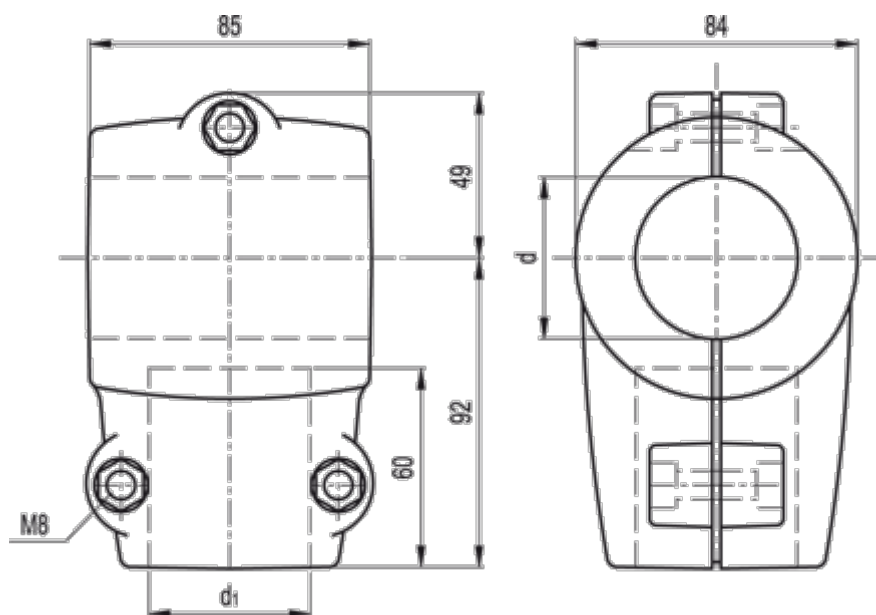

Data Sheet

Article number: 2310419640
Description: E+G Connection joint
GC.60-42-A

Measures

d (inch) = 2 Gas
d1 (inch) = 1 1/4 Gas
d1 (mm) = 42.4
d mm = 60.3
Weight (g) = 380